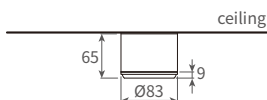

SCL240WT

SCL240 Surface Mount 8.5W LED Spotlight

- 40° spot, non-swivel

SCL240WT-WW warm white

SCL240WT-NW neutral white

SCL240WT-CW cool white