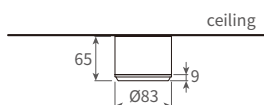

SCL210WT

SCL240WT

Surface Mount 8.5W LED Down Light & Spotlight SCL210 & SCL240

- Power consumption: 9 Vdc 0.7A constant current
- Ideal illumination height: 2 ~ 2.5 meters
- White lighting fixture, solid aluminium
- Surface mounting
- Complete with LED driver 100 ~ 240 Vac 50 / 60 Hz

Illustration

SCL210WT

Model

SCL210 Surface Mount 8.5W LED Down Light

- Diffused

SCL210WT-WW warm white

SCL210WT-NW neutral white

SCL210WT-CW cool white